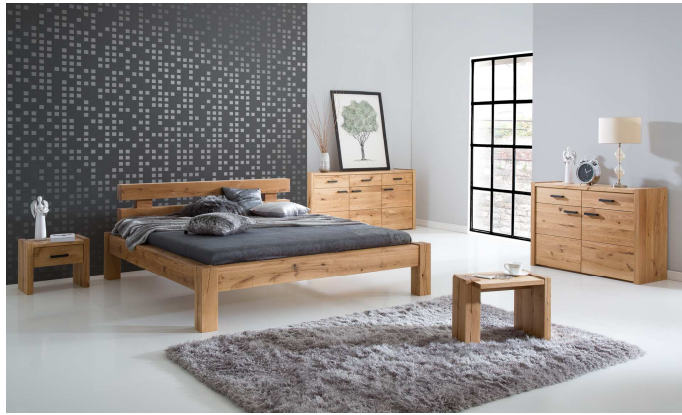

FAGUS
Fabryka WYROBÓW
z DREWNA

Bedroom "System J"

The rear wall and drawer bottom - plywood
Surface finished oil "Livos"
Hinges and runners brand "Blum"

Bed details:

The thickness of the frame 25 mm
Leg: Height 43 cm
Frame: Height 16,5 cm
Headboard: Height 44,5 cm

Sideboard details:

Corpus: Boki-50mm , Blat-30 mm
Front: 20 mm
Shelf: 16 mm

Model	Description	Number	Coloration
	<p>Sideboard I narrow 2 Small drawers 2 Large drawers mounted</p> <p>W/H/D ~67,6x101,4x45 cm</p>	J101	Wild Oak - Shaped cracks "Livos" bleached oil
		J102	Wild Oak - Shaped cracks "Livos" oil
	<p>Sideboard II small 2 Drawers 2 Doors 1 Large shelf mounted</p> <p>W/H/D ~122,9x85x45 cm</p>	J111	Wild Oak - Shaped cracks "Livos" bleached oil
		J112	Wild Oak - Shaped cracks "Livos" oil
	<p>Sideboard III Large 3 Drawers 3 Doors 1 Large shelf 1 Small shelf mounted</p> <p>W/H/D ~178,2x85x45 cm</p>	J121	Wild Oak - Shaped cracks "Livos" bleached oil
		J122	Wild Oak - Shaped cracks "Livos" oil
	<p>Bett 140x200 Headbord : Beam</p> <p>dismounted</p> <p>W/H/D ~164x43,5x222 cm</p>	J1001	Wild Oak - Shaped cracks "Livos" bleached oil
		J1002	Wild Oak - Shaped cracks "Livos" oil

Bedroom "System J"

The rear wall and drawer bottom - plywood
Surface finished oil "Livos"
Hinges and runners brand "Blum"

Bed details:

The thickness of the frame 25 mm
Leg: Height 43 cm
Frame: Height 16,5 cm
Headboard: Height 44,5 cm

FAGUS
Fabryka Wyrobów
z Drewna

Bedroom "System J"

The rear wall and drawer bottom - plywood
Surface finished oil "Livoss"
Hinges and runners brand "Blum"

Bed details:

The thickness of the frame 25 mm
Leg: Height 43 cm
Frame: Height 16,5 cm
Headboard: Height 44,5 cm