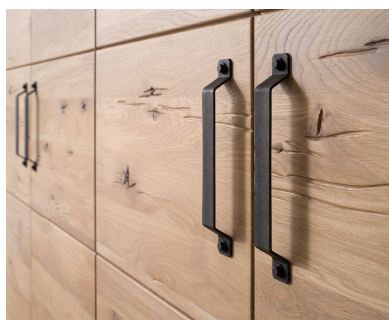

Model	Description	Number	Coloration	Price
	<p>Basic element For 2 Doors "100cm" 1 Shelf 1 Clothes bar</p> <p>the width of the horizontal partition 962 mm</p>	B1001	Wild Oak "Livos" bleached Oil	
		B1002	Wild Oak "Livos" Oil	
	<p>Basic element For 2 Doors "120cm" 1 Shelf 1 Clothes bar</p> <p>the width of the horizontal partition 1162 mm</p>	B1011	Wild Oak "Livos" bleached Oil	
		B1012	Wild Oak "Livos" Oil	
	<p>Basic element For 1 Door "50cm" 1 Shelf 1 Clothes bar</p> <p>the width of the horizontal partition 474 mm</p>	B1021	Wild Oak "Livos" bleached Oil	
		B1022	Wild Oak "Livos" Oil	
	<p>Basic element For 1 Door "60cm" 1 Shelf 1 Clothes bar</p> <p>the width of the horizontal partition 574 mm</p>	B1031	Wild Oak "Livos" bleached Oil	
		B1032	Wild Oak "Livos" Oil	
	<p>Mounting element For 2 Doors "100cm" 1 Shelf 1 Cloth bar</p> <p>the width of the horizontal partition 962 mm</p>	B1041	Wild Oak "Livos" bleached Oil	
		B1042	Wild Oak "Livos" Oil	

FAGUS
Fabryka Wyrabów
z Drewna

Wardrobe "System B"

Backwall and bottom of the drawer - plywood
Surface finished Oil "LIVOS"
Hinges and runners brand "BLUM"
All parts are spreaded

Material thickness

Corpus: 19 mm
Front: 19 mm
Shelves: 19 mm