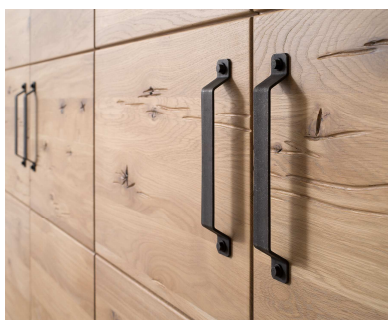

Model	Description	Number	Coloration	Price
	Shelf For ~ "120" cm Element	B1161	Wild Oak "Livos" bleached Oil	
		B1162	Wild Oak "Livos" Oil	
	Shelf For ~ "100" cm Element	B1171	Wild Oak "Livos" bleached Oil	
		B1172	Wild Oak "Livos" Oil	
	Shelf For ~ "60" cm Element	B1181	Wild Oak "Livos" bleached Oil	
		B1182	Wild Oak "Livos" Oil	
	Shelf For ~ "50" cm Element	B1191	Wild Oak "Livos" bleached Oil	
		B1192	Wild Oak "Livos" Oil	
	Hanger for pants For ~ "120" cm Element	B1201	Wild Oak "Livos" bleached Oil	
		B1202	Wild Oak "Livos" Oil	
	Hanger for pants For ~ "100" cm Element	B1211	Wild Oak "Livos" bleached Oil	
		B1212	Wild Oak "Livos" Oil	
	Hanger for pants For ~ "60" cm Element	B1221	Wild Oak "Livos" bleached Oil	
		B1222	Wild Oak "Livos" Oil	

FAGUS
Fabryka Wyrobów
z Drewna

Wardrobe "System B"

Backwall and bottom of the drawer - plywood
Surface finished Oil "LIVOS"
Hinges and runners brand "BLUM"
All parts are spreaded

Material thickness

Corpus: 19 mm
Front: 19 mm
Shelves: 19 mm