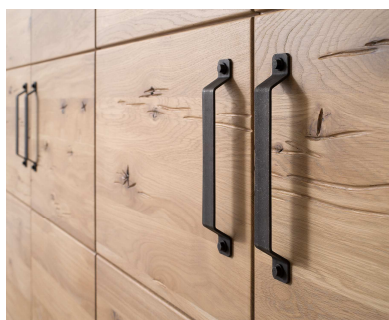

Model	Description	Number	Coloration	Price
	<p>Mounting element For 2 Doors "120cm" 1 Shelf 1 Clothes bar</p> <p>the width of the horizontal partition 1162 mm</p>	B1051	Wild Oak "Livos" bleached Oil	
		B1052	Wild Oak "Livos" Oil	
	<p>Mounting element For 1 Door "50cm" 1 Shelf 1 Clothes bar</p> <p>the width of the horizontal partition 474 mm</p>	B1061	Wild Oak "Livos" bleached Oil	
		B1062	Wild Oak "Livos" Oil	
	<p>Mounting element For 1 Door "60cm" 1 Shelf 1 Clothes bar</p> <p>the width of the horizontal partition 574 mm</p>	B1071	Wild Oak "Livos" bleached Oil	
		B1072	Wild Oak "Livos" Oil	
	<p>Pair of doors For ~ "100" cm Element</p>	B1081	Wild Oak - Shaped cracks "Livos" bleached Oil	
		B1082	Wild Oak - Shaped cracks "Livos" Oil	
	<p>Pair of doors For ~ "120" cm Element</p>	B1091	Wild Oak - Shaped cracks "Livos" bleached Oil	
		B1092	Wild Oak - Shaped cracks "Livos" Oil	

FAGUS
Fabryka Wyrabów
z Drewna

Wardrobe "System B"

Backwall and bottom of the drawer - plywood
Surface finished Oil "LIVOS"
Hinges and runners brand "BLUM"
All parts are spreaded

Material thickness

Corpus: 19 mm
Front: 19 mm
Shelves: 19 mm

Model	Description	Number	Coloration	Price
	<p>Door For ~ "50" cm Element</p>	B1101	Wild Oak - Shaped cracks "Livos" bleached Oil	
		B1102	Wild Oak - Shaped cracks "Livos" Oil	
	<p>Door For ~ "60" cm Element</p>	B1111	Wild Oak - Shaped cracks "Livos" bleached Oil	
		B1112	Wild Oak - Shaped cracks "Livos" Oil	
	<p>Interior drawer 2 Drawers For ~ "100" cm Element</p>	B1121	Wild Oak "Livos" bleached Oil	
		B1122	Wild Oak "Livos" Oil	
	<p>Interior drawer 2 Drawers For ~ "120" cm Element</p>	B1131	Wild Oak "Livos" bleached Oil	
		B1132	Wild Oak "Livos" Oil	
	<p>Interior drawer 2 Drawers For ~ "50" cm Element</p>	B1141	Wild Oak "Livos" bleached Oil	
		B1142	Wild Oak "Livos" Oil	
	<p>Interior drawer 2 Drawers For ~ "60" cm Element</p>	B1151	Wild Oak "Livos" bleached Oil	
		B1152	Wild Oak "Livos" Oil	