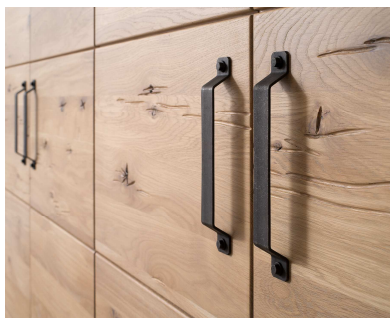

FAGUS
Fabryka Wyrobów
z Drewna

Wardrobe "System B"

Backwall and bottom of the drawer - plywood
Surface finished Oil "LIVOS"
Hinges and runners brand "BLUM"
All parts are spreaded

Material thickness

Corpus: 19 mm
Front: 19 mm
Shelves: 19 mm

Model	Description	Number	Coloration	Price
	<p>Basic element For 2 Doors "100cm" 1 Shelf 1 Clothes bar</p> <p>the width of the horizontal partition 962 mm</p>	B1001	Wild Oak "Livos" bleached Oil	
		B1002	Wild Oak "Livos" Oil	
	<p>Basic element For 2 Doors "120cm" 1 Shelf 1 Clothes bar</p> <p>the width of the horizontal partition 1162 mm</p>	B1011	Wild Oak "Livos" bleached Oil	
		B1012	Wild Oak "Livos" Oil	
	<p>Basic element For 1 Door "50cm" 1 Shelf 1 Clothes bar</p> <p>the width of the horizontal partition 474 mm</p>	B1021	Wild Oak "Livos" bleached Oil	
		B1022	Wild Oak "Livos" Oil	
	<p>Basic element For 1 Door "60cm" 1 Shelf 1 Clothes bar</p> <p>the width of the horizontal partition 574 mm</p>	B1031	Wild Oak "Livos" bleached Oil	
		B1032	Wild Oak "Livos" Oil	
	<p>Mounting element For 2 Doors "100cm" 1 Shelf 1 Cloth bar</p> <p>the width of the horizontal partition 962 mm</p>	B1041	Wild Oak "Livos" bleached Oil	
		B1042	Wild Oak "Livos" Oil	